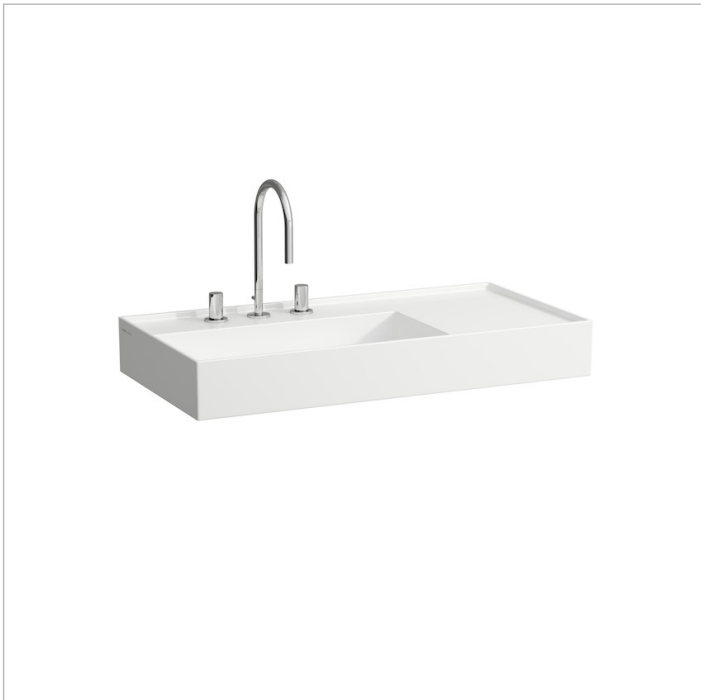

KARTELL BY LAUFEN

810338

Washbasin Console, shelf right, with special hidden outlet

Dimensions

Length: 35 7/16 inch
Width: 18 2/16 inch
Height: 4 12/16 inch

Options

Options	Weight (lb)
104 one tap hole, center	60
136 three tap holes US/CAN, 8 inch spread	60

Mounting accesories included

Valve pre-assembled
pop up valve, part nr. 898302

Mounting accesories excluded

Trap Thread Adapter G 1 1/4" / 1 1/2"-11.5NPT
part nr. 899338 (colour 004)
Siphon D40 chrome, part nr. 893979
Mounting set M 6/16" x 5 8/16" (M10 x 140 mm), part nr. 899882

Specification text

Washbasin Console KARTELL BY LAUFEN
SaphirKeramik (unique extra strong ceramic material)
Inside dimensions: 22 13/16" x 12 6/16"
Meets or exceeds the following:
ASME 112.19.2, cUPC/IAPMO listed
Features:
Rectangular basin, wall mounted
Asymmetric, basin right, shelf left
Hidden outlet and overflow
Overflow channel glazed
Limited 5 year warranty